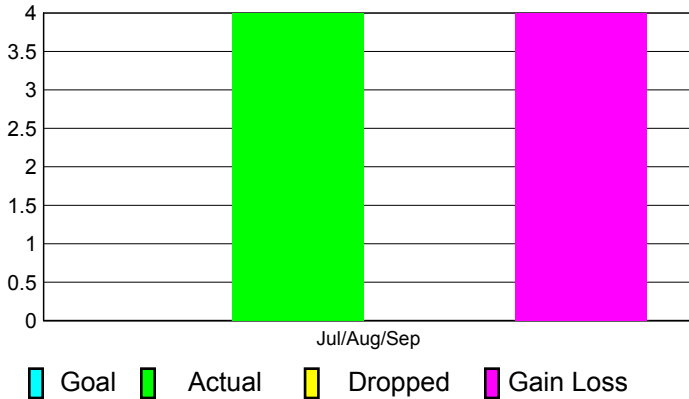

2011-2012 GMT Reports for District (or Undistricted) **District 323A3**

GMT: **KAMLESH JAIN**

Location: **INDIA**

GMT CA: **6**

CLUBS

Club Results
2011-2012

Clubs
2010-2011

Month	New Club Goal	Actual New Clubs	Actual Dropped Clubs	Gain/Loss of Clubs	Gain/Loss of Clubs
Jul/Aug/Sep		4	0	4	-1
Totals		4	0	4	-1

Club Results 2011-2012

Goal, New, Dropped, Gain/Loss

Comparison of Club Gain/Loss

Current Year Compared to the Previous Year

YTD Status Quo Clubs 2011-2012

Status Quo Clubs Compared to Status Quo Members

MEMBERSHIP