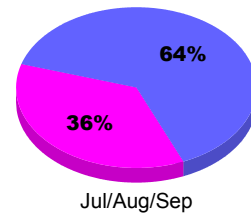

Membership Results
2011-2012

Membership
2010-2011

Month	Net Memb Goal	Actual New Memb	Actual Dropped Memb	Gain/Loss of Memb	Gain/Loss of Memb
Jul/Aug/Sep		682	-222	460	322
Totals		682	-222	460	322

Membership Results 2011-2012

Goal, New, Dropped, Gain/Loss

Comparison of Membership Gain/Loss

Current Year Compared to the Previous Year

Gender Comparison 2011-2012

Male Female