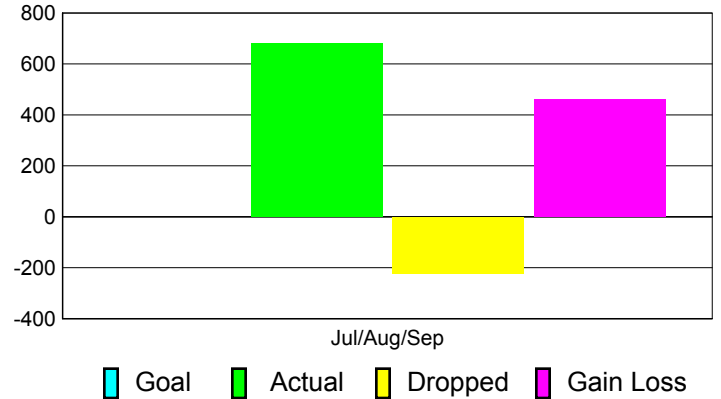

Membership Results 2011-2012

Goal, New, Dropped, Gain/Loss